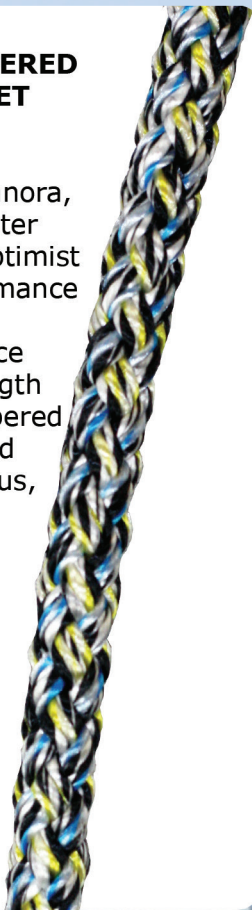

OPTIPARTS
MARINE EQUIPMENT

W
WINDESIGN

**PRO LINE DOUBLE TAPERED
OPTIMIST MAINSHEET**

EX1379P

Photo credits: Matias Cappizzano

WWW.OPTIPARTS.COM

PRO LINE DOUBLE TAPERED OPTIMIST MAINSHEET (EX1379P)

The combination of Black Technora, Cordura, Dyneema and Polyester creates the most advanced Optimist mainsheet for the best performance and grip. The mainsheet has extremely good wear resistance characteristics, has a total length of 7.6 meter and is double tapered from 9 to 6.5 mm. The tapered cover construction is continuous, without joints. The tapered ends run smoothly through your blocks with less friction.

Core:

Soft Polyester

Cover:

Black Technora, Cordura,
Dyneema & Polyester HT

Photo credits: Matias Cappizzano